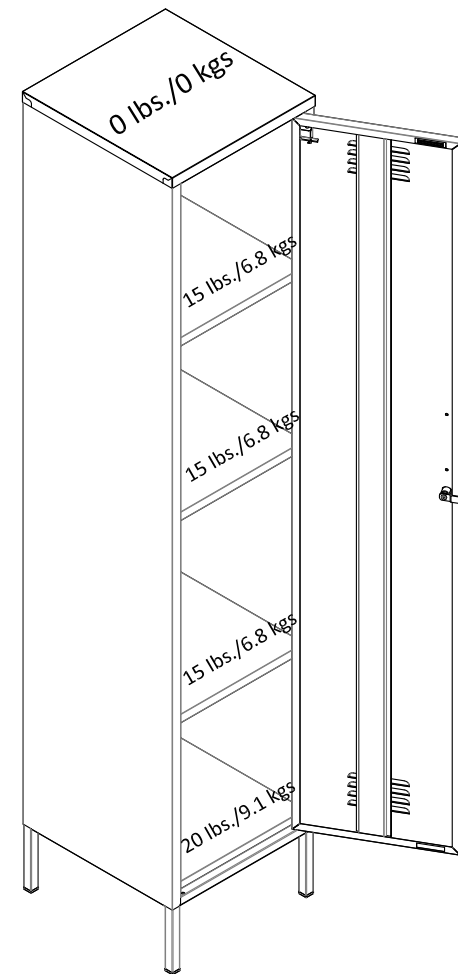

Single Locker

5244XXXCOM

Overall Product Size:
14.96"W x 15.75"D x 72.83"H
38cm W x 40cm D x 185cm H

Total Storage: 7.39 cubic feet

Maximum Weight Capacities
Unit Weight: 42.99 lbs (19.5 kg)