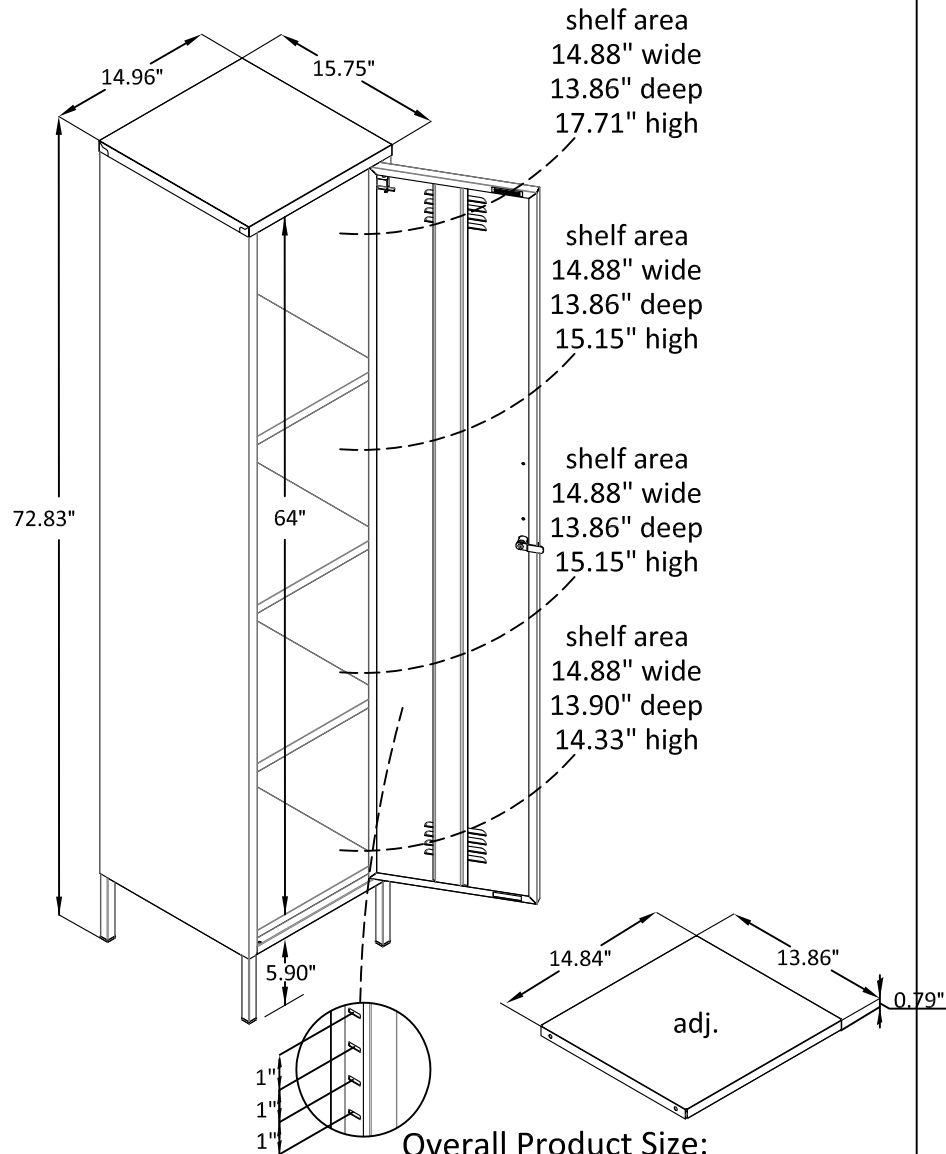

Single Locker

5244XXXCOM

Overall Product Size:
14.96"W x 15.75"D x 72.83"H
38cm W x 40cm D x 185cm H

Total Storage: 7.39 cubic feet

Maximum Weight Capacities
Unit Weight: 42.99 lbs (19.5 kg)